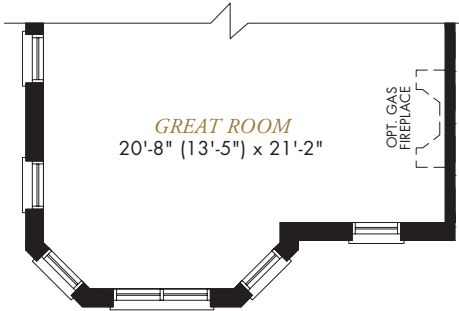

BEDROOM LEVEL
MASTER BEDROOM OPTION

BEDROOM LEVEL
ROOF ACCESS OPTION

BEDROOM LEVEL
MASTER BEDROOM OPTION
WITH ROOF ACCESS

THE ARTISAN: 2,185 SQ.FT.

ENTRY LEVEL
BEDROOM OPTION

ROOF GARDEN

THE ARTISAN: 2,185 SQ.FT.

PARTIAL BEDROOM LEVEL
LOT 11 ONLY

PARTIAL MAIN LEVEL
LOT 11 ONLY

PARTIAL ENTRY LEVEL
LOT 11 ONLY

BEDROOM LEVEL
3 BEDROOM OPTION

ROOF GARDEN

THE MASON: 2,424 SQ.FT.

3 BEDROOM OPTION
WITH ELEVATOR

ROOF GARDEN
WITH ELEVATOR

THE GUILD: 2,490 SQ.FT.