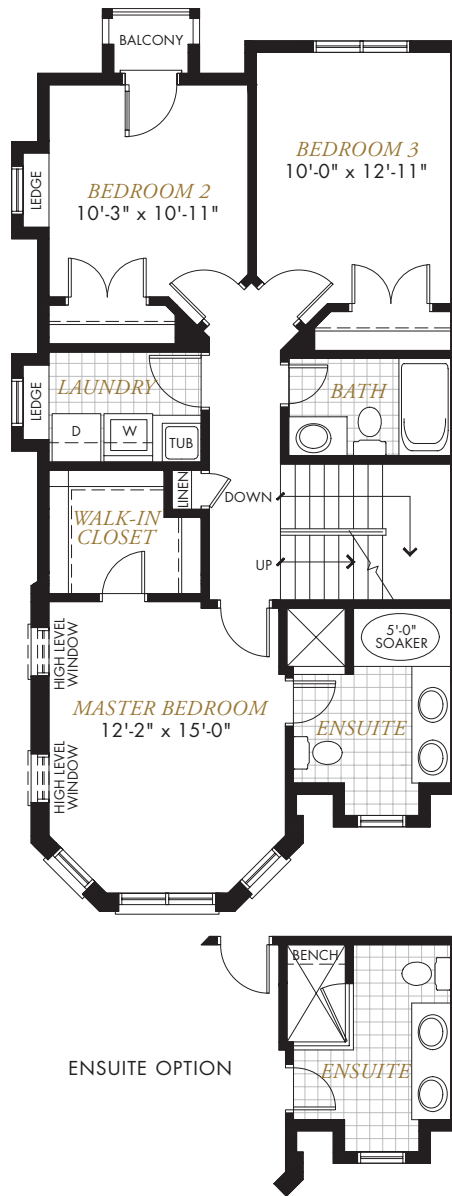

BEDROOM LEVEL
MASTER BEDROOM OPTION

BEDROOM LEVEL
ROOF ACCESS OPTION

BEDROOM LEVEL
MASTER BEDROOM OPTION
WITH ROOF ACCESS

THE ARTISAN: 2,185 SQ.FT.

ENTRY LEVEL
BEDROOM OPTION

ROOF GARDEN

THE ARTISAN: 2,185 SQ.FT.

PARTIAL BEDROOM LEVEL
LOT 11 ONLY

PARTIAL MAIN LEVEL
LOT 11 ONLY

PARTIAL ENTRY LEVEL
LOT 11 ONLY

BEDROOM LEVEL
3 BEDROOM OPTION

ROOF GARDEN

THE MASON: 2,424 SQ.FT.

3 BEDROOM OPTION
WITH ELEVATOR

ROOF GARDEN
WITH ELEVATOR

THE GUILD: 2,490 SQ.FT.