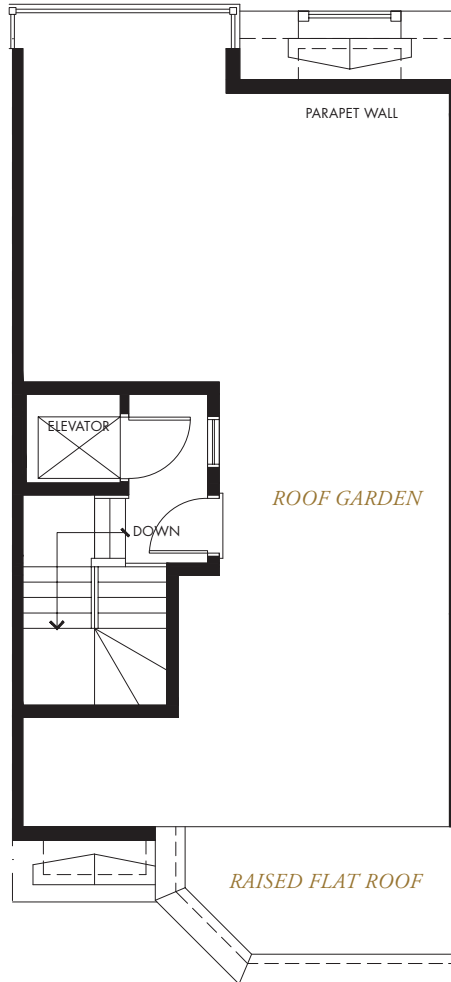

BEDROOM LEVEL
MASTER BEDROOM OPTION

BEDROOM LEVEL
ROOF ACCESS OPTION

BEDROOM LEVEL
MASTER BEDROOM OPTION
WITH ROOF ACCESS

THE ARTISAN: 2,185 SQ.FT.

ENTRY LEVEL
BEDROOM OPTION

ROOF GARDEN

THE ARTISAN: 2,185 SQ.FT.

PARTIAL BEDROOM LEVEL
LOT 11 ONLY

PARTIAL MAIN LEVEL
LOT 11 ONLY

PARTIAL ENTRY LEVEL
LOT 11 ONLY

BEDROOM LEVEL
3 BEDROOM OPTION

ROOF GARDEN

THE MASON: 2,424 SQ.FT.

3 BEDROOM OPTION
WITH ELEVATOR

ROOF GARDEN
WITH ELEVATOR

THE GUILD: 2,490 SQ.FT.