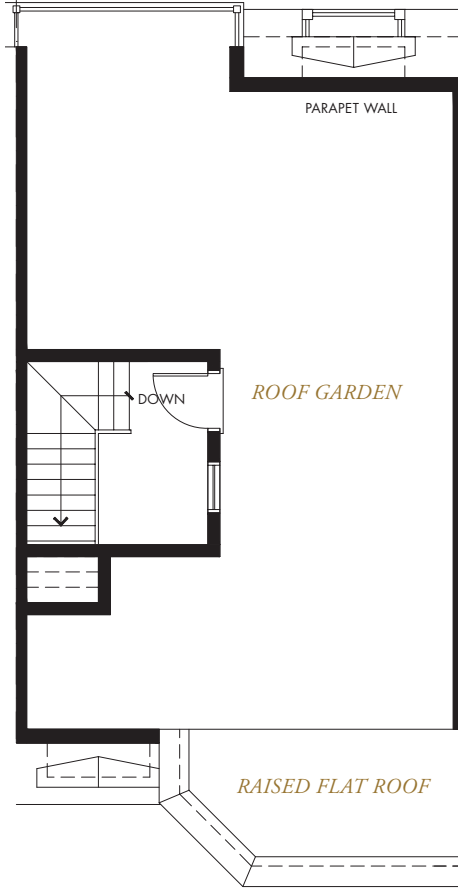

BEDROOM LEVEL
MASTER BEDROOM OPTION

BEDROOM LEVEL
ROOF ACCESS OPTION

BEDROOM LEVEL
MASTER BEDROOM OPTION
WITH ROOF ACCESS

THE ARTISAN: 2,185 SQ.FT.

ENTRY LEVEL
BEDROOM OPTION

ROOF GARDEN

THE ARTISAN: 2,185 SQ.FT.

PARTIAL BEDROOM LEVEL
LOT 11 ONLY

PARTIAL MAIN LEVEL
LOT 11 ONLY

PARTIAL ENTRY LEVEL
LOT 11 ONLY

BEDROOM LEVEL
3 BEDROOM OPTION

ROOF GARDEN

THE MASON: 2,424 SQ.FT.

3 BEDROOM OPTION
WITH ELEVATOR

ROOF GARDEN
WITH ELEVATOR

THE GUILD: 2,490 SQ.FT.