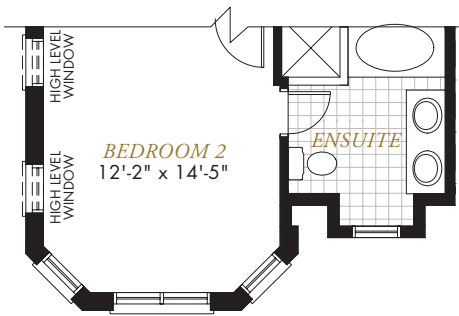

BEDROOM LEVEL
MASTER BEDROOM OPTION

BEDROOM LEVEL
ROOF ACCESS OPTION

BEDROOM LEVEL
MASTER BEDROOM OPTION
WITH ROOF ACCESS

THE ARTISAN: 2,185 SQ.FT.

ENTRY LEVEL
BEDROOM OPTION

ROOF GARDEN

THE ARTISAN: 2,185 SQ.FT.

PARTIAL BEDROOM LEVEL
LOT 11 ONLY

PARTIAL MAIN LEVEL
LOT 11 ONLY

PARTIAL ENTRY LEVEL
LOT 11 ONLY

BEDROOM LEVEL
3 BEDROOM OPTION

ROOF GARDEN

THE MASON: 2,424 SQ.FT.

3 BEDROOM OPTION
WITH ELEVATOR

ROOF GARDEN
WITH ELEVATOR

THE GUILD: 2,490 SQ.FT.