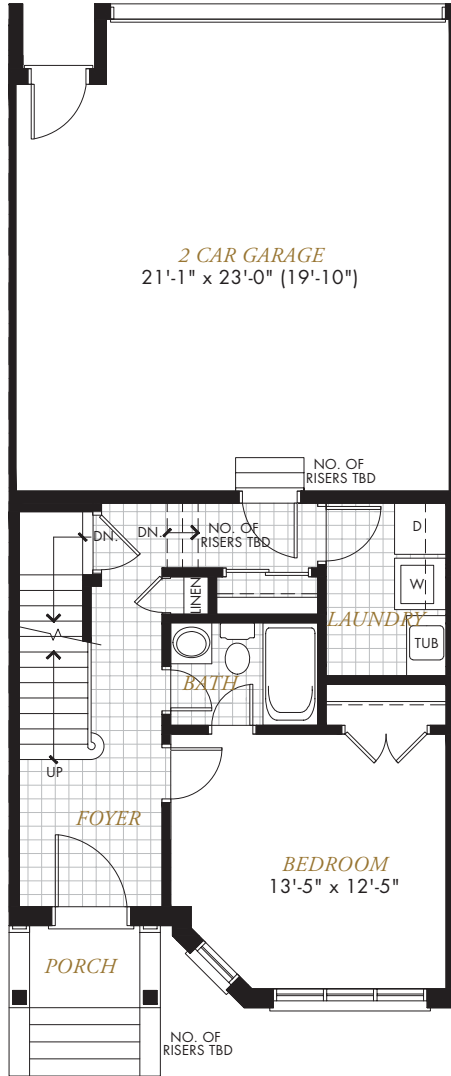

BEDROOM LEVEL
MASTER BEDROOM OPTION

BEDROOM LEVEL
ROOF ACCESS OPTION

BEDROOM LEVEL
MASTER BEDROOM OPTION
WITH ROOF ACCESS

THE ARTISAN: 2,185 SQ.FT.

ENTRY LEVEL
BEDROOM OPTION

ROOF GARDEN

THE ARTISAN: 2,185 SQ.FT.

PARTIAL BEDROOM LEVEL
LOT 11 ONLY

PARTIAL MAIN LEVEL
LOT 11 ONLY

PARTIAL ENTRY LEVEL
LOT 11 ONLY

BEDROOM LEVEL
3 BEDROOM OPTION

ROOF GARDEN

THE MASON: 2,424 SQ.FT.

3 BEDROOM OPTION
WITH ELEVATOR

ROOF GARDEN
WITH ELEVATOR

THE GUILD: 2,490 SQ.FT.