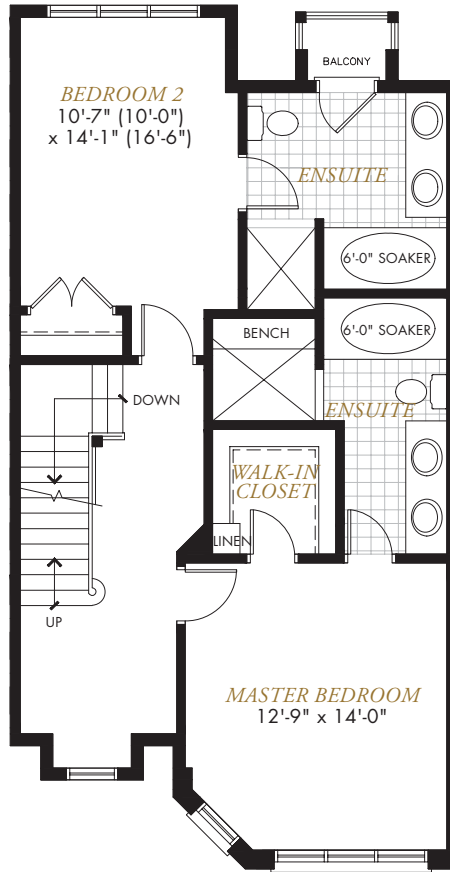

BEDROOM LEVEL
MASTER BEDROOM OPTION

BEDROOM LEVEL
ROOF ACCESS OPTION

BEDROOM LEVEL
MASTER BEDROOM OPTION
WITH ROOF ACCESS

THE ARTISAN: 2,185 SQ.FT.

ENTRY LEVEL
BEDROOM OPTION

ROOF GARDEN

THE ARTISAN: 2,185 SQ.FT.

PARTIAL BEDROOM LEVEL
LOT 11 ONLY

PARTIAL MAIN LEVEL
LOT 11 ONLY

PARTIAL ENTRY LEVEL
LOT 11 ONLY

BEDROOM LEVEL
3 BEDROOM OPTION

ROOF GARDEN

THE MASON: 2,424 SQ.FT.

3 BEDROOM OPTION
WITH ELEVATOR

ROOF GARDEN
WITH ELEVATOR

THE GUILD: 2,490 SQ.FT.