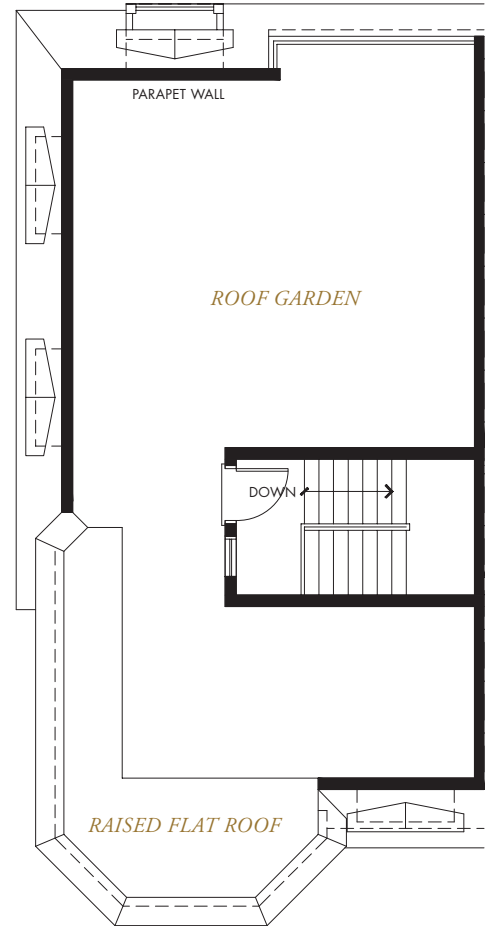

BEDROOM LEVEL
MASTER BEDROOM OPTION

BEDROOM LEVEL
ROOF ACCESS OPTION

BEDROOM LEVEL
MASTER BEDROOM OPTION
WITH ROOF ACCESS

THE ARTISAN: 2,185 SQ.FT.

ENTRY LEVEL
BEDROOM OPTION

ROOF GARDEN

THE ARTISAN: 2,185 SQ.FT.

PARTIAL BEDROOM LEVEL
LOT 11 ONLY

PARTIAL MAIN LEVEL
LOT 11 ONLY

PARTIAL ENTRY LEVEL
LOT 11 ONLY

BEDROOM LEVEL
3 BEDROOM OPTION

ROOF GARDEN

THE MASON: 2,424 SQ.FT.

3 BEDROOM OPTION
WITH ELEVATOR

ROOF GARDEN
WITH ELEVATOR

THE GUILD: 2,490 SQ.FT.