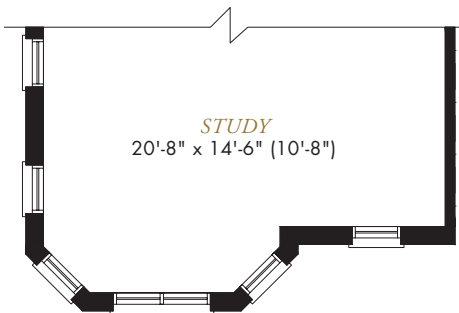

BEDROOM LEVEL
MASTER BEDROOM OPTION

BEDROOM LEVEL
ROOF ACCESS OPTION

BEDROOM LEVEL
MASTER BEDROOM OPTION
WITH ROOF ACCESS

THE ARTISAN: 2,185 SQ.FT.

ENTRY LEVEL
BEDROOM OPTION

ROOF GARDEN

THE ARTISAN: 2,185 SQ.FT.

PARTIAL BEDROOM LEVEL
LOT 11 ONLY

PARTIAL MAIN LEVEL
LOT 11 ONLY

PARTIAL ENTRY LEVEL
LOT 11 ONLY

BEDROOM LEVEL
3 BEDROOM OPTION

ROOF GARDEN

THE MASON: 2,424 SQ.FT.

3 BEDROOM OPTION
WITH ELEVATOR

ROOF GARDEN
WITH ELEVATOR

THE GUILD: 2,490 SQ.FT.