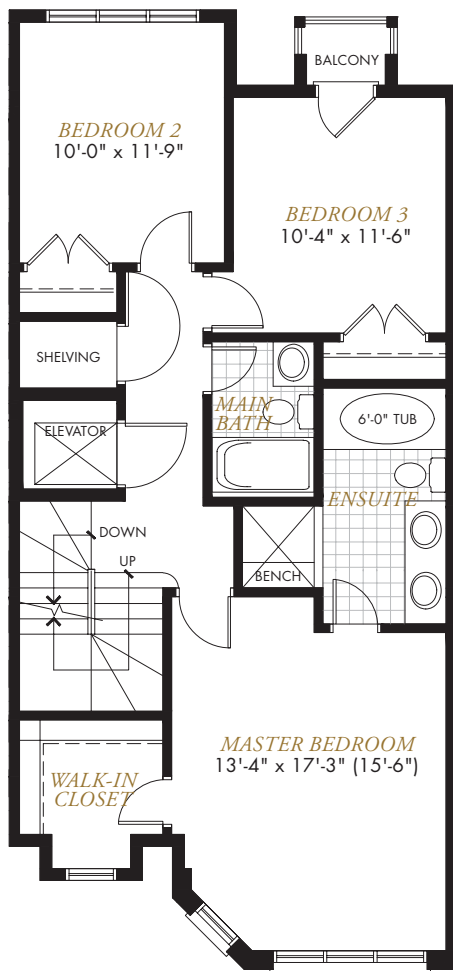

BEDROOM LEVEL
MASTER BEDROOM OPTION

BEDROOM LEVEL
ROOF ACCESS OPTION

BEDROOM LEVEL
MASTER BEDROOM OPTION
WITH ROOF ACCESS

THE ARTISAN: 2,185 SQ.FT.

ENTRY LEVEL
BEDROOM OPTION

ROOF GARDEN

THE ARTISAN: 2,185 SQ.FT.

PARTIAL BEDROOM LEVEL
LOT 11 ONLY

PARTIAL MAIN LEVEL
LOT 11 ONLY

PARTIAL ENTRY LEVEL
LOT 11 ONLY

BEDROOM LEVEL
3 BEDROOM OPTION

ROOF GARDEN

THE MASON: 2,424 SQ.FT.

3 BEDROOM OPTION
WITH ELEVATOR

ROOF GARDEN
WITH ELEVATOR

THE GUILD: 2,490 SQ.FT.