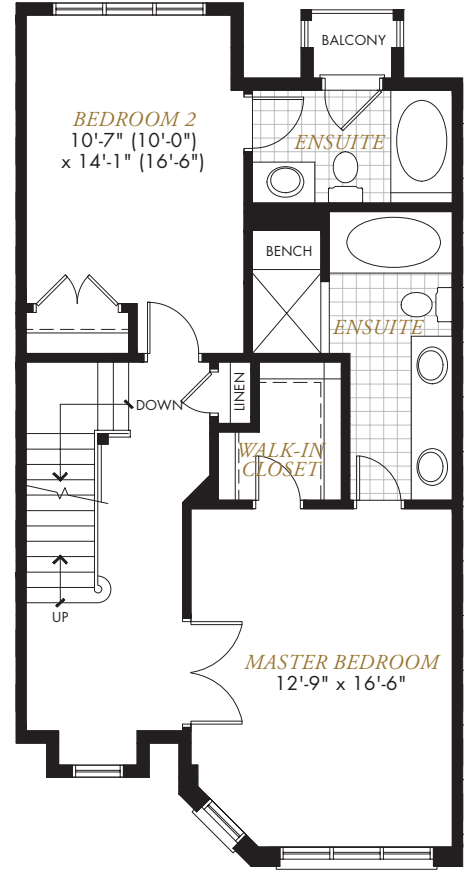

BEDROOM LEVEL
MASTER BEDROOM OPTION

BEDROOM LEVEL
ROOF ACCESS OPTION

BEDROOM LEVEL
MASTER BEDROOM OPTION
WITH ROOF ACCESS

THE ARTISAN: 2,185 SQ.FT.

ENTRY LEVEL
BEDROOM OPTION

ROOF GARDEN

THE ARTISAN: 2,185 SQ.FT.

PARTIAL BEDROOM LEVEL
LOT 11 ONLY

PARTIAL MAIN LEVEL
LOT 11 ONLY

PARTIAL ENTRY LEVEL
LOT 11 ONLY

BEDROOM LEVEL
3 BEDROOM OPTION

ROOF GARDEN

THE MASON: 2,424 SQ.FT.

3 BEDROOM OPTION
WITH ELEVATOR

ROOF GARDEN
WITH ELEVATOR

THE GUILD: 2,490 SQ.FT.